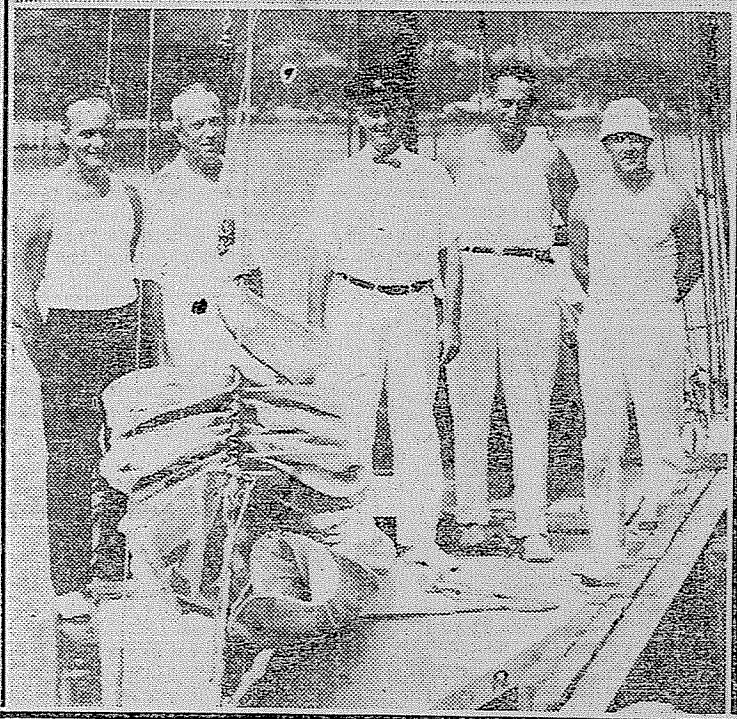

*Challenger And Her Gallant Crew*

Above—Alloede, challenger for the Fisher cup with full sail out. Below—Crew of the Alloede: Left to right, Taylor Howard, John Taylor, Lorenzo Mabbett (skipper), Sherman Ward and Harry Glenn.